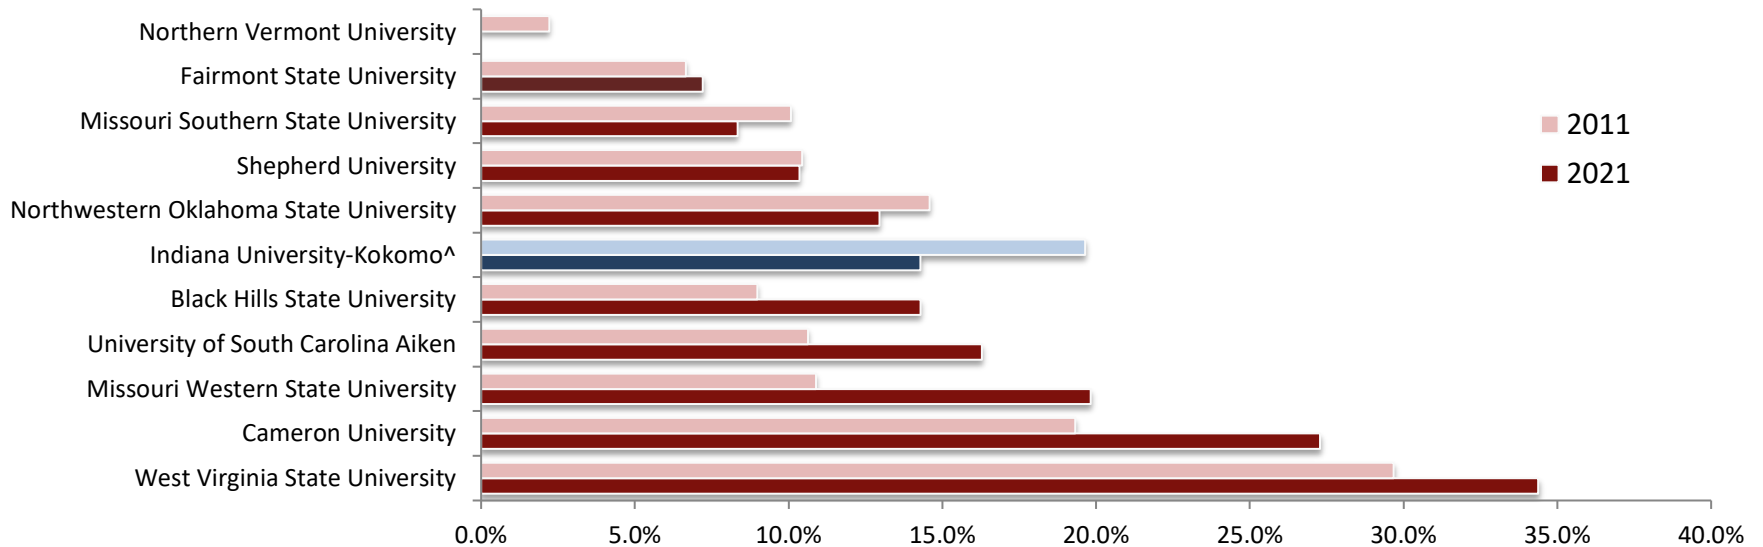

IU Kokomo and Peer Institutions

<i>Total Faculty of Color*</i>	Full-Time, Tenure & Tenure-Track Faculty (as reported to IPEDS)					
	Counts			Percentages		
	2011	2021	% Chg.	2011	2021	Diff.
Black Hills State University	8	12	50.0%	9.0%	14.3%	5.3%
Cameron University	23	24	4.3%	19.3%	27.3%	7.9%
Fairmont State University	8	8	0.0%	6.7%	7.2%	0.5%
Indiana University-Kokomo[^]	11	9	-18.2%	19.6%	14.3%	-5.4%
Missouri Southern State University	14	9	-35.7%	10.1%	8.3%	-1.7%
Missouri Western State University	17	22	29.4%	10.9%	19.8%	8.9%
Northern Vermont University	1	0	-100.0%	2.2%	0.0%	-2.2%
Northwestern Oklahoma State University	7	7	69.4%	14.6%	13.0%	12.9%
Shepherd University	12	12	0.0%	10.4%	10.3%	-0.1%
University of South Carolina Aiken	10	21	110.0%	10.6%	16.3%	5.6%
West Virginia State University	27	22	-18.5%	29.7%	34.4%	4.7%

Source: Integrated Postsecondary Education Data system (IPEDS). Most recent IPEDS data is provided.

*Total Faculty of Color defined as Black, Hispanic, Native American, Asian/Pacific Islander, & Two or More Races; Faculty totals (denominator) excludes International & Unknown