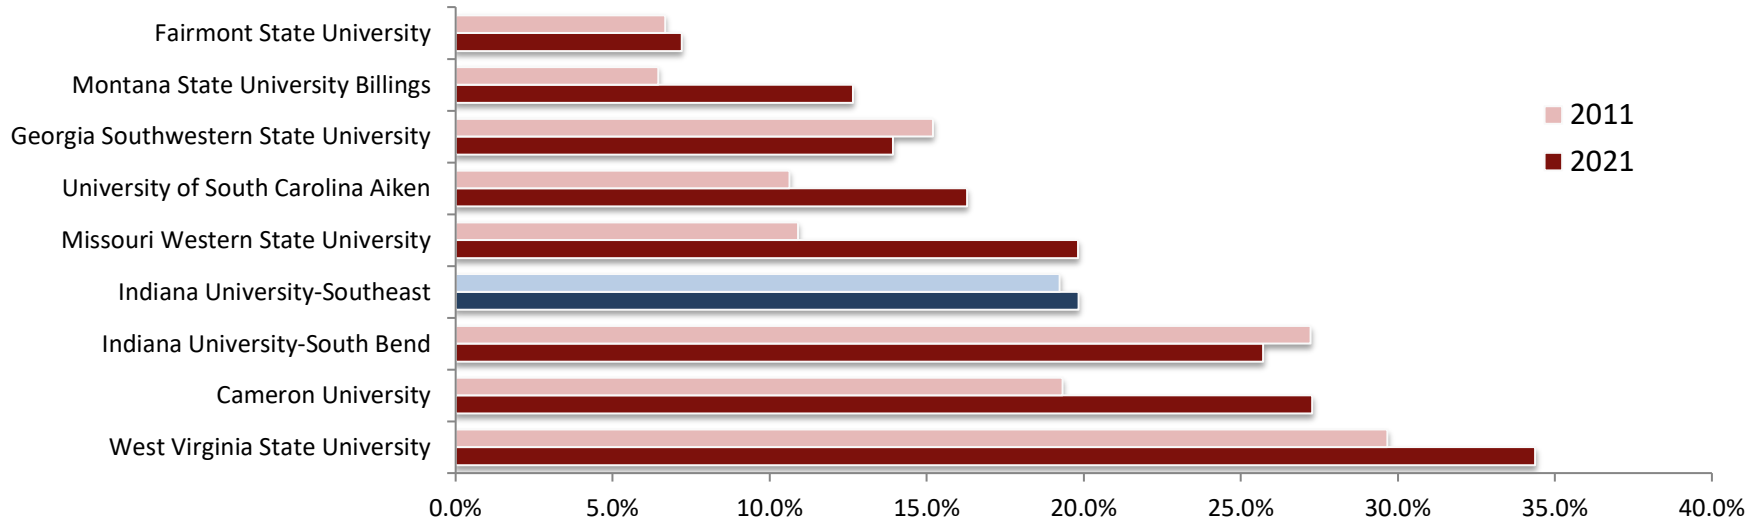

IU Southeast and Peer Institutions

Total Faculty of Color*	Full-Time, Tenure & Tenure-Track Faculty (as reported to IPEDS)					
	Counts			Percentages		
	2011	2021	% Chg.	2011	2021	Diff.
Cameron University	23	24	4.3%	19.3%	27.3%	7.9%
Fairmont State University	8	8	0.0%	6.7%	7.2%	0.5%
Georgia Southwestern State University	12	11	-8.3%	15.2%	13.9%	-1.3%
Indiana University-South Bend	46	36	-21.7%	27.2%	25.7%	-1.5%
Indiana University-Southeast[^]	25	24	-4.0%	19.2%	19.8%	0.6%
Missouri Western State University	17	22	29.4%	10.9%	19.8%	8.9%
Montana State University Billings	6	10	66.7%	6.5%	12.7%	6.2%
University of South Carolina Aiken	10	21	110.0%	10.6%	16.3%	5.6%
West Virginia State University	27	22	-18.5%	29.7%	34.4%	4.7%

Source: Integrated Postsecondary Education Data system (IPEDS). Most recent IPEDS data is provided.

*Total Faculty of Color defined as Black, Hispanic, Native American, Asian/Pacific Islander, & Two or More Races; Faculty totals (denominator) excludes International & Unknown