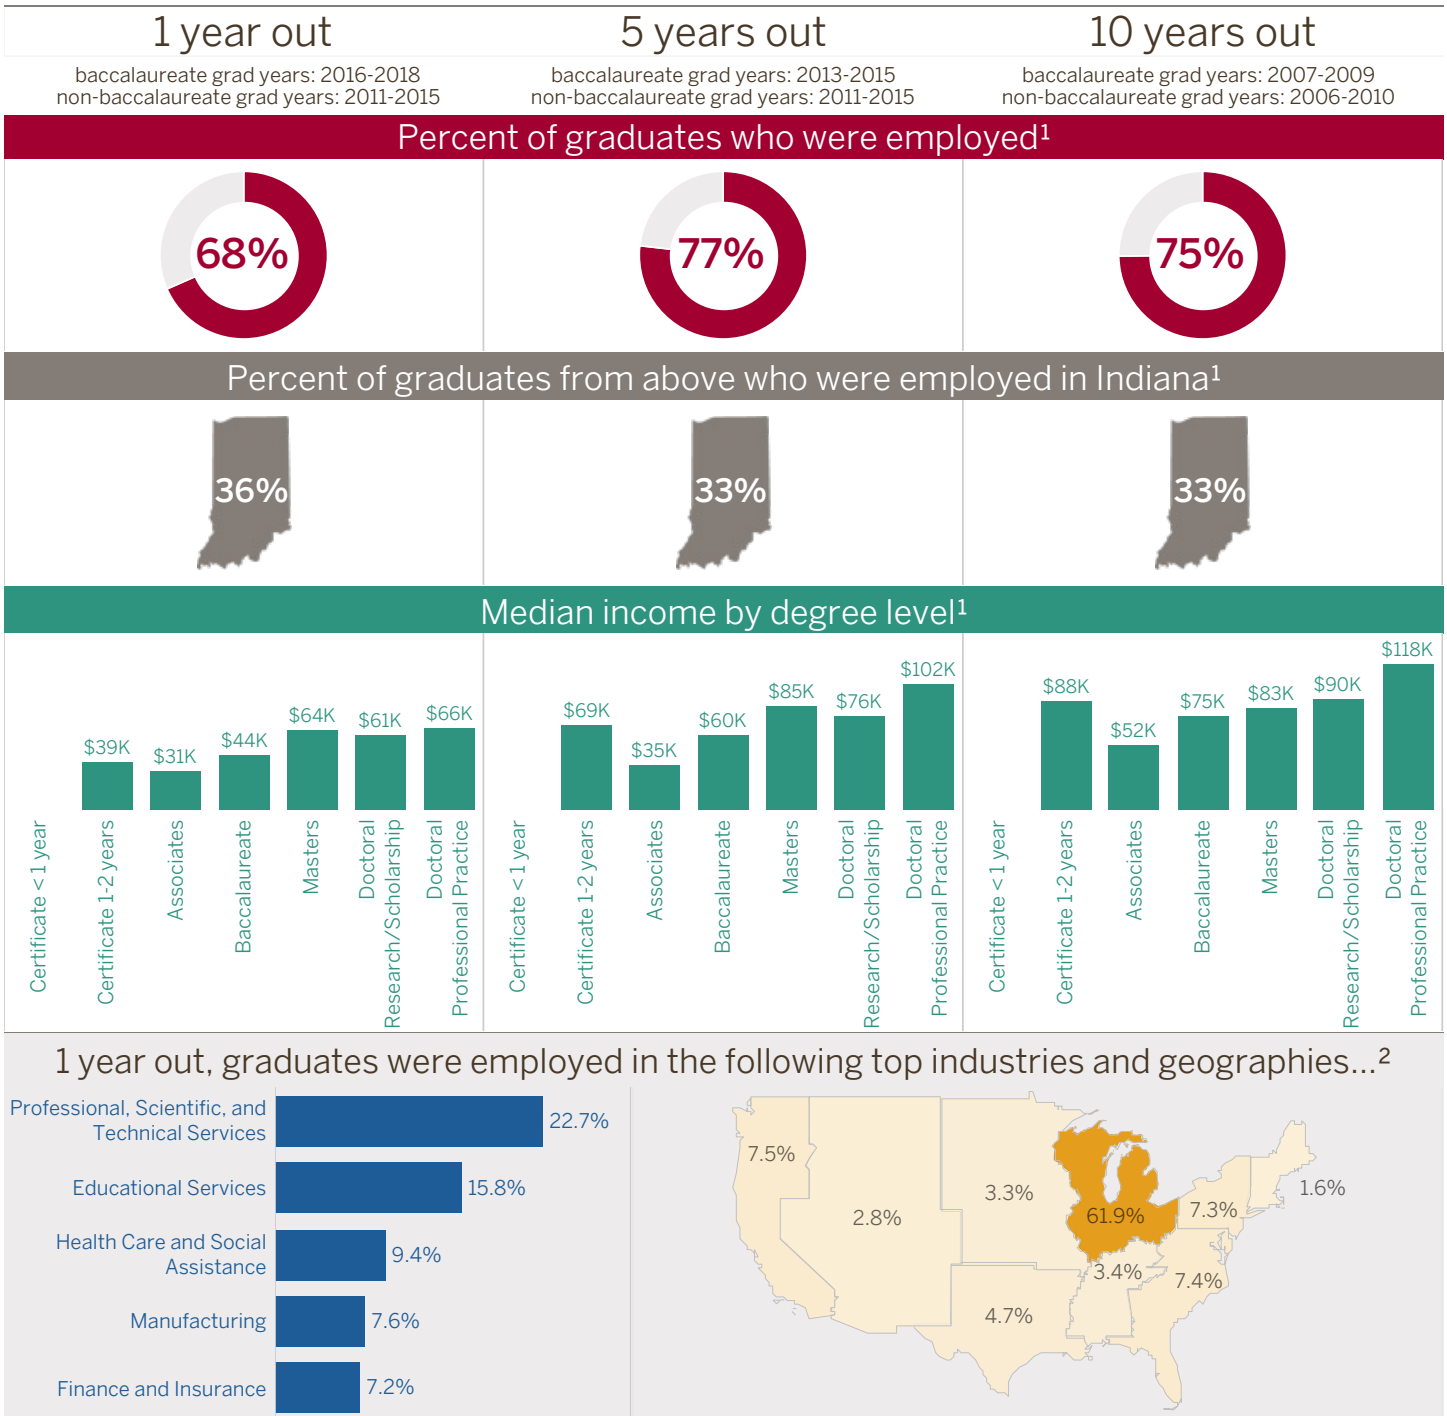

# INDIANA UNIVERSITY BLOOMINGTON

## Post-Secondary Employment Outcomes Aggregated across all degree levels unless noted otherwise

These data are for the most recent graduation years available as detailed below. Past data and trends over time are available at <https://tableau.bi.iu.edu/#/site/prd/views/PSEO/TrendsAcrossTime>