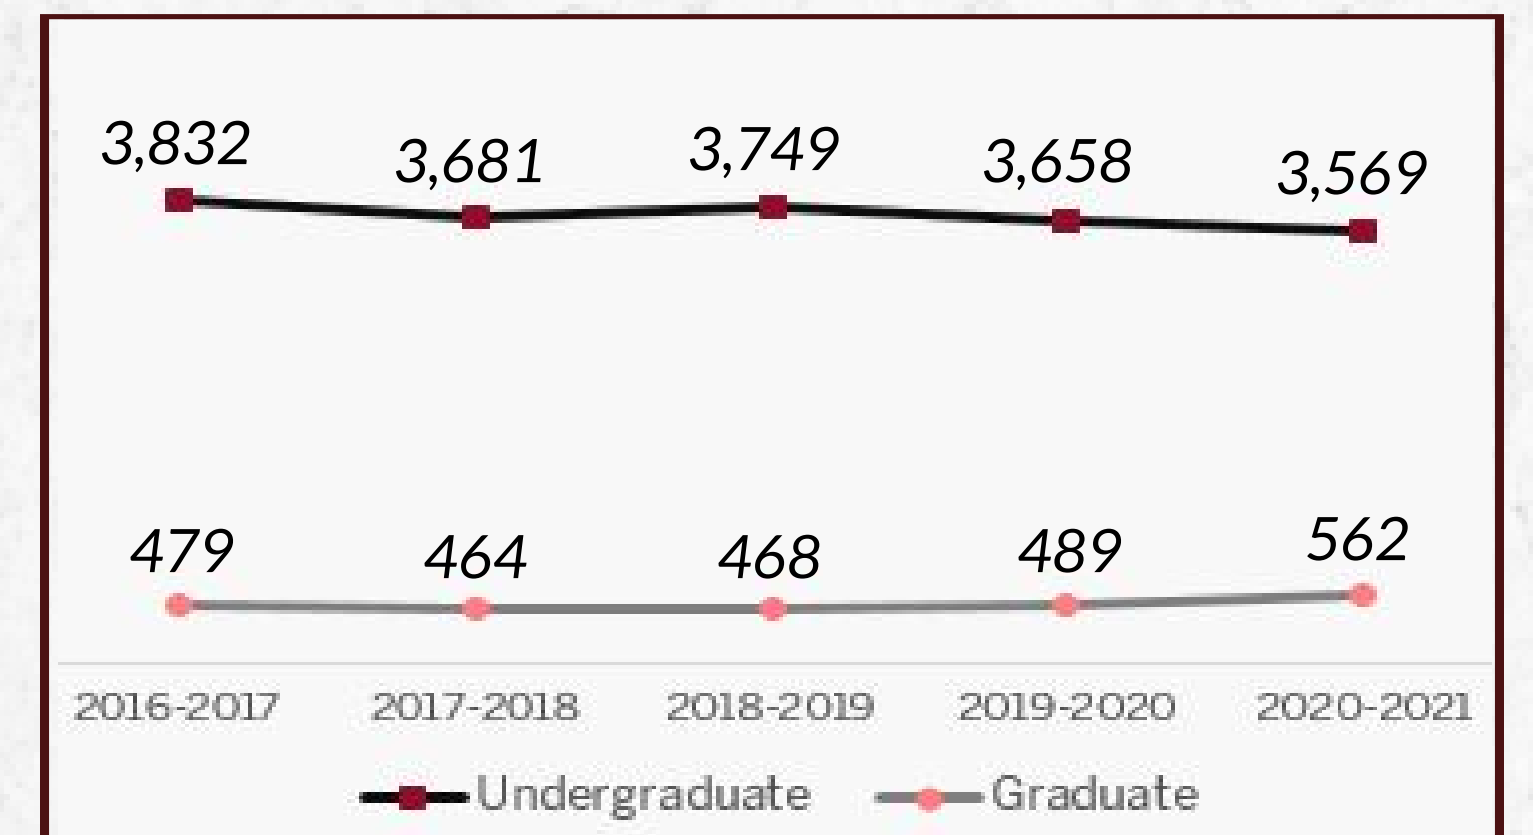

INDIANA UNIVERSITY

Degree Completion

IU System Wide

Overall Degree Completions

23,910

-0.03% from last year

Records set:

Domestic Students of Color 5,243
Females 13,531

5-Year Difference

Domestic Students of Color +25.1%
Adult Learners > Age 25+ -10.2%

5-Year Completions by Level

Bloomington & IUPUI

Regional Campuses

2020-2021 Completion Distribution

Degree Level

Campus