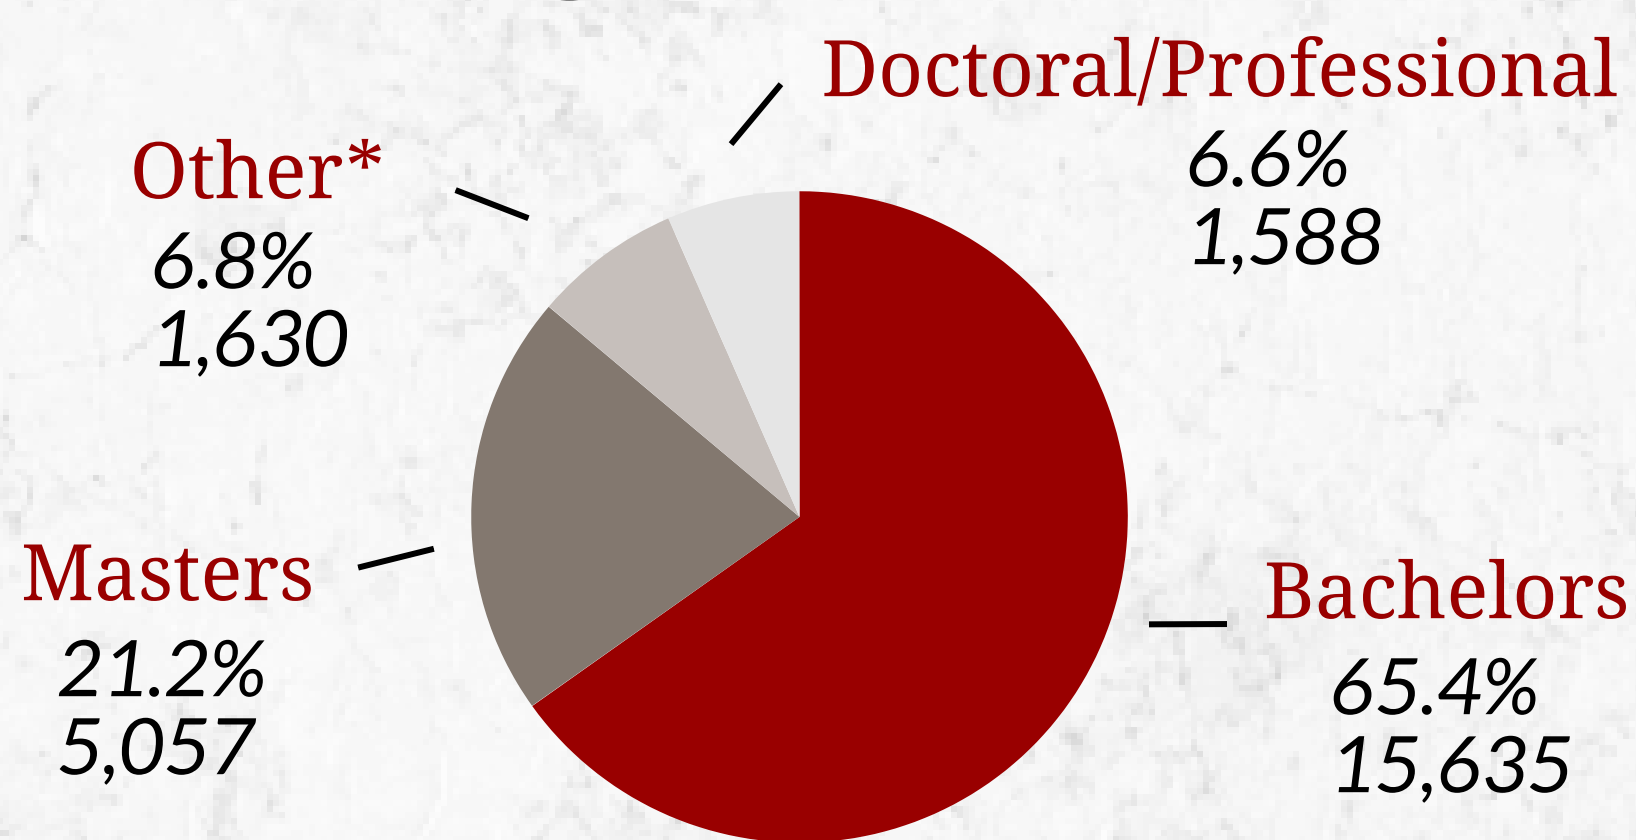

INDIANA UNIVERSITY

Degree Completion

IU System Wide

Overall Degree Completions

23,910

-0.03% from last year

Records set:

Domestic Students of Color 5,243
Females 13,531

5-Year Difference

Domestic Students of Color +25.1%
Adult Learners > Age 25+ -10.2%

5-Year Completions by Level

Bloomington & IUPUI

Regional Campuses

2020-2021 Completion Distribution

Degree Level

Campus

*Associate Degrees & Certificates

Bachelor Degree Breakout

- ➔ 23% Domestic Students of Color
- ➔ 57% Female
- ➔ 74% Resident
- ➔ 3.3 Average Cumulative GPA

Top Program Areas

- ★ Business Administration 19.1%
- ★ Nursing/Registered Nurse 5.0%
- ★ Public Administration 4.3%
- ★ Informatics 3.7%
- ★ General Studies 3.6%