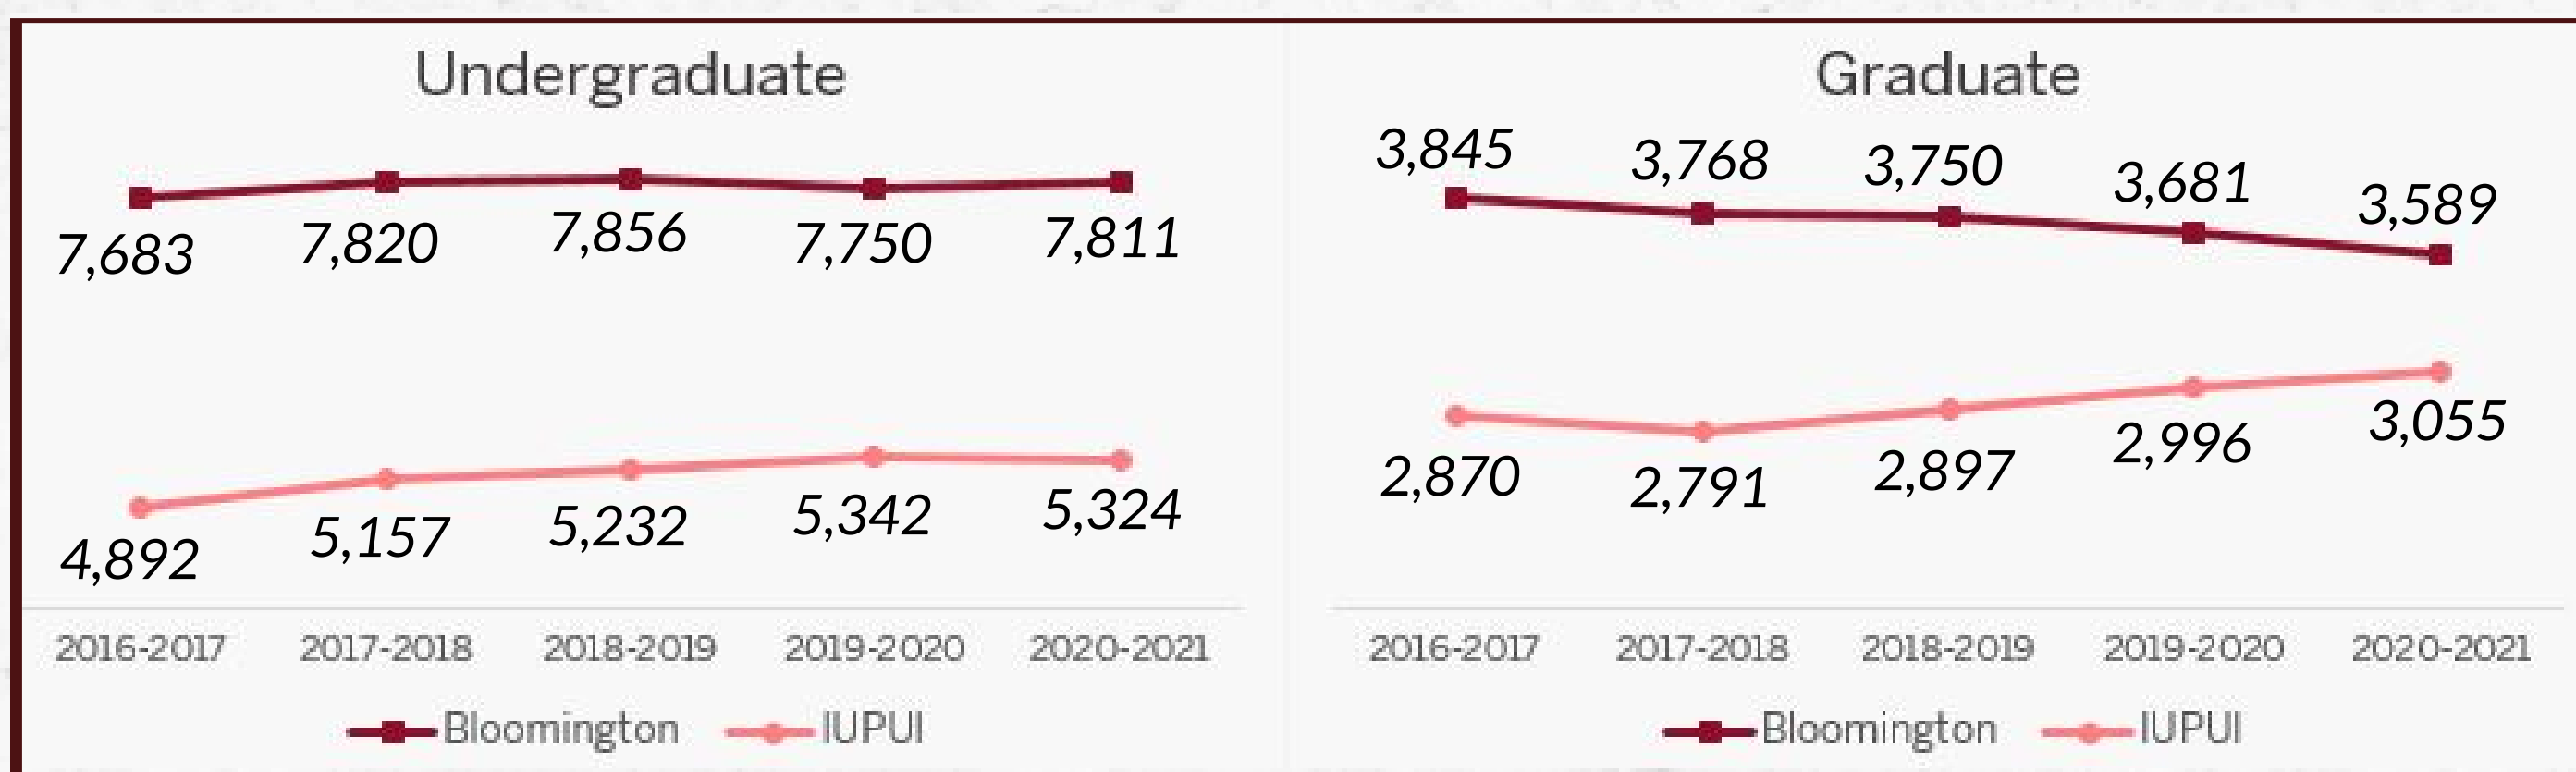

INDIANA UNIVERSITY

Degree Completion

IU System Wide

Overall Degree Completions

23,910

-0.03% from last year

Records set:

Domestic Students of Color 5,243
Females 13,531

5-Year Difference

Domestic Students of Color +25.1%
Adult Learners > Age 25+ -10.2%

5-Year Completions by Level

Bloomington & IUPUI

Regional Campuses

2020-2021 Completion Distribution

Degree Level

Campus

*Associate Degrees & Certificates

Bachelor Degree Breakout

- ➔ 23% Domestic Students of Color
- ➔ 57% Female
- ➔ 74% Resident
- ➔ 3.3 Average Cumulative GPA

Top Program Areas

- ★ Business Administration 19.1%
- ★ Nursing/Registered Nurse 5.0%
- ★ Public Administration 4.3%
- ★ Informatics 3.7%
- ★ General Studies 3.6%