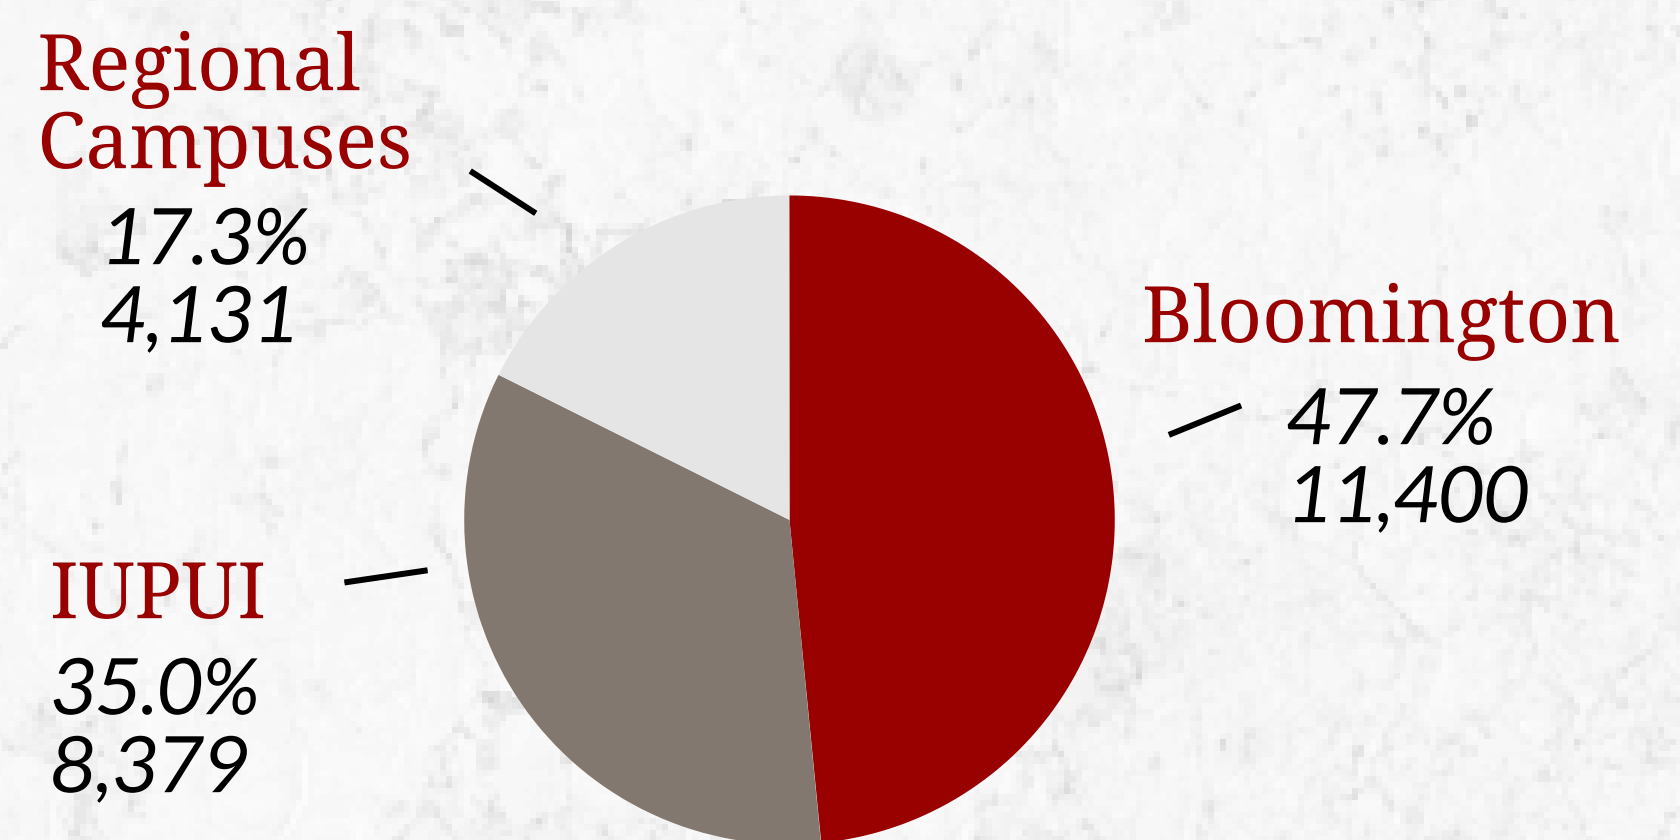

INDIANA UNIVERSITY

Degree Completion

IU System Wide

Overall Degree Completions

23,910

-0.03% from last year

Records set:

Domestic Students of Color 5,243
Females 13,531

5-Year Difference

Domestic Students of Color +25.1%
Adult Learners > Age 25+ -10.2%

5-Year Completions by Level

Bloomington & IUPUI

Regional Campuses

2020-2021 Completion Distribution

Degree Level

Campus

*Associate Degrees & Certificates

Bachelor Degree Breakout

- ➔ 23% Domestic Students of Color
- ➔ 57% Female
- ➔ 74% Resident
- ➔ 3.3 Average Cumulative GPA

Top Program Areas

- ★ Business Administration 19.1%
- ★ Nursing/Registered Nurse 5.0%
- ★ Public Administration 4.3%
- ★ Informatics 3.7%
- ★ General Studies 3.6%